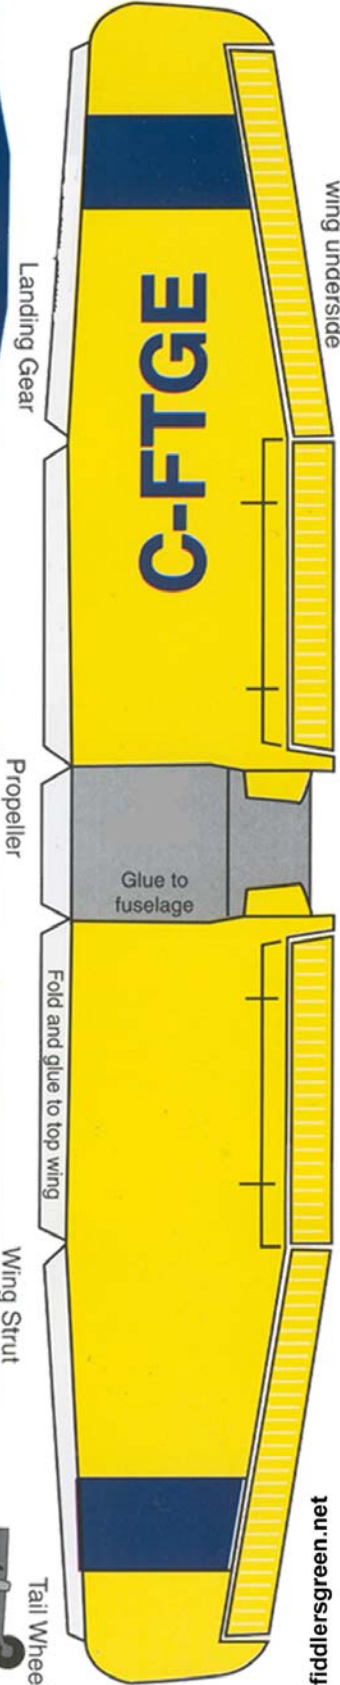

Royal Canadian Air Cadets

<http://www.cadets.net/praircad>

For further information contact:

Tail assembly

Tail assembly

Rudder

fold

wing underside

Landing Gear

C-FTGE

Rear Window

Windshield

Cockpit Top

glue

Fuselage

Air Cadets

Air Cadets

TGE

C-F

Glue

Glue Rudder Here

Glue Engine Cowl Here

Wing Strut

Fold