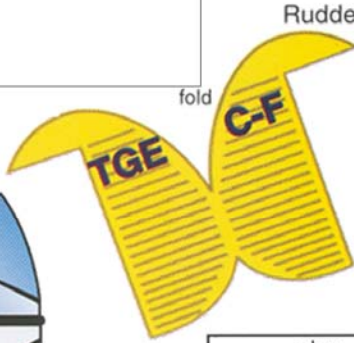

Royal Canadian Air Cadets

<http://www.cadets.net/praircad>

For further information contact:

Tail assembly

Tail assembly

Rudder

fold

wing underside

Landing Gear

C-FTGE

Rear Window

Windshield

Cockpit Top

glue

Fuselage

Air Cadets

Air Cadets

TGE

C-F

Glue

Glue Rudder Here

Glue Engine Cowl Here

Wing Strut

Fold