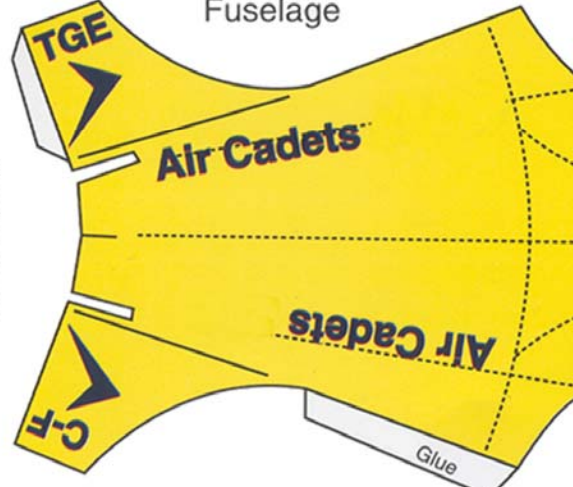

Royal Canadian Air Cadets

<http://www.cadets.net/praircad>

For further information contact:

Tail assembly

Tail assembly

Rudder

fold

wing underside

Landing Gear

C-FTGE

Rear Window

Windshield

Cockpit Top

glue

Fuselage

Air Cadets

Air Cadets

TGE

C-F

Glue

Glue Rudder Here

Glue Engine Cowl Here

Wing Strut

Fold