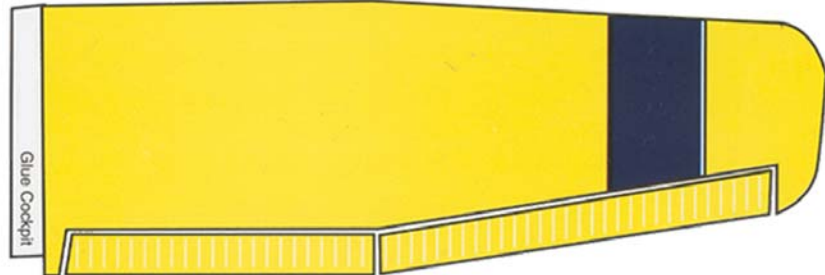

Glue Cockpit

Top Right Wing

Glue Cockpit