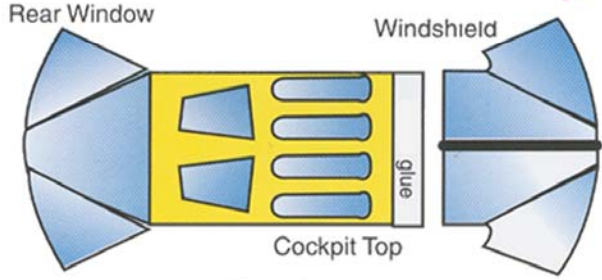

Royal Canadian Air Cadets

<http://www.cadets.net/praircad>

For further information contact:

Tail assembly

Tail assembly

Rudder

fold

wing underside

Landing Gear

C-FTGE

Rear Window

Windshield

Cockpit Top

glue

Fuselage

Air Cadets