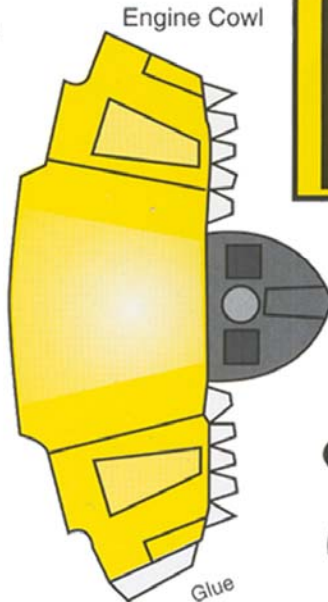

Landing Gear

C-FTGE

Rear Window

Windshield

Cockpit Top

glue

Fuselage

Air Cadets

Air Cadets

TGE

C-F

Glue

Glue Rudder Here

Glue Engine Cowl Here

Wing Strut

Fold

glue

Glue Wings Here

Top left Wing

Glue Cockpit

Top Right Wing

Glue Cockpit

Engine Cowl

Glue

Wing Strut

Propeller

Glue to fuselage

Fold and glue to top wing

Tail Wheel

Wheels